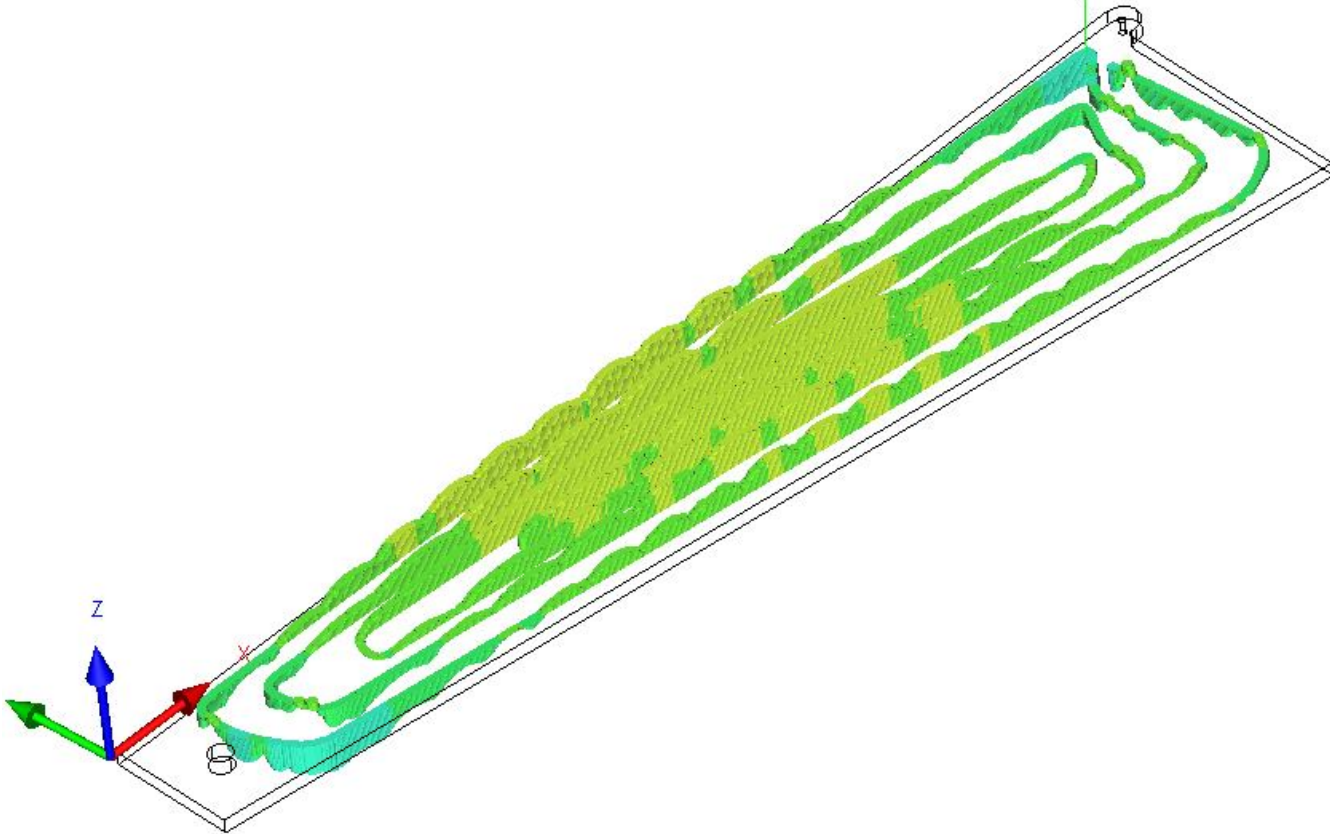

Calypso  
4.10.04.04

Carl Zeiss

Date: April 5, 2010  
Order: 111-PHX-02-3701

Part Number  
067

CMM  
ACCURA

Drawing No.  
\* drawingno \*

Department:  
Operator: Master  
Signature:

Measurement Plan  
Phenix FVTX back plane 3701 L

CAD View

Flatness Plane Datum A  
Act = 0.0385

10 mm

Calypso  
4.10.04.04

# Carl Zeiss

Date: April 5, 2010  
Order: 111-PHX-02-3701

Part Number  
067

CMM  
ACCURA

Drawing No.  
\* drawingno \*

Department:  
Operator: Master  
Signature:

Measurement Plan  
Phenix FVTX back plane 3701 L

Back

10 mm