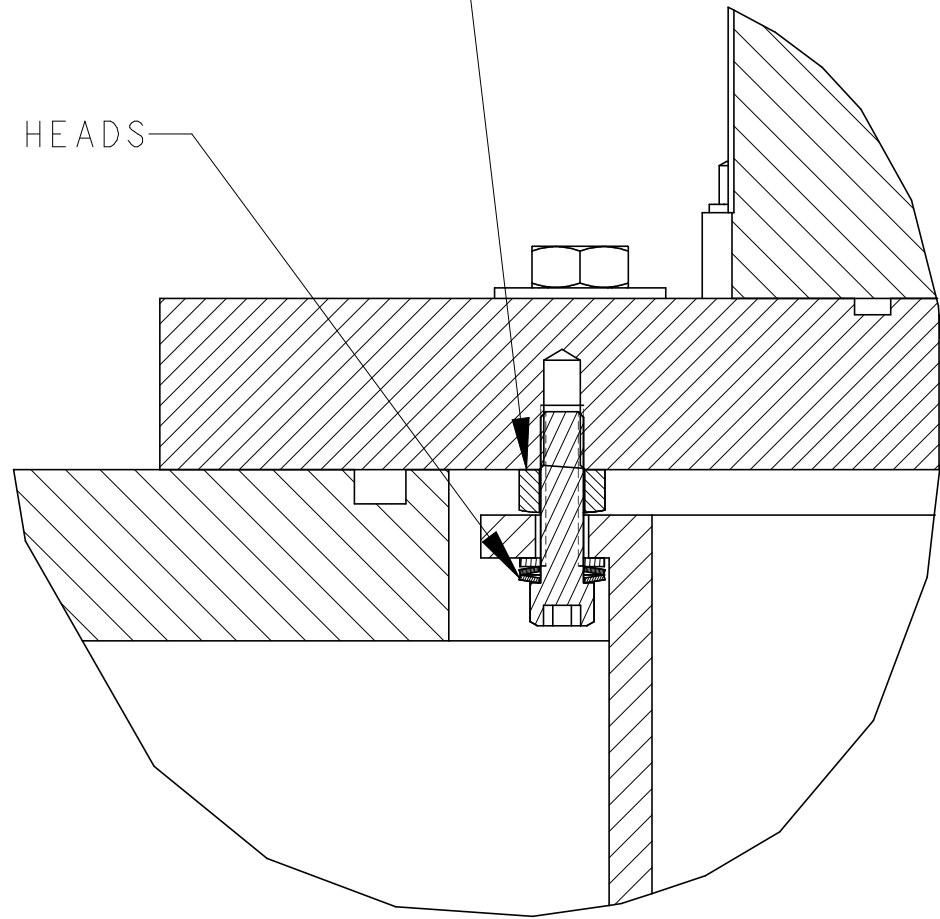

1/4" SPHERICAL WASHERS ALLOW SMALL ROTATION

1/4" BELLEVILLE WASHERS UNDER SCREW HEADS

SECTION **D-D**
SCALE 1/1